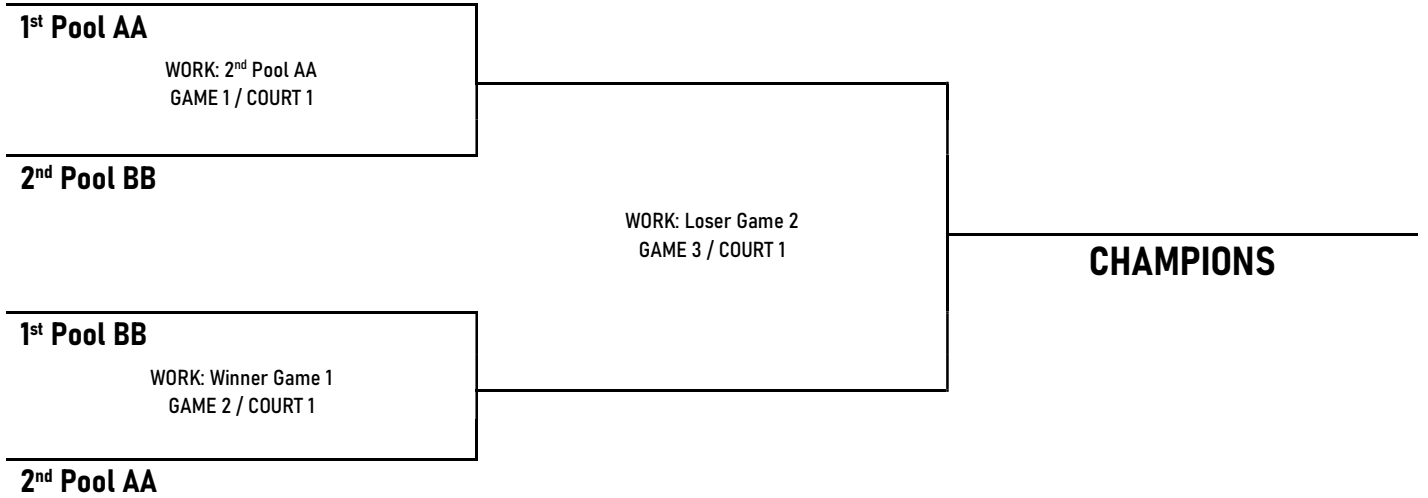

FRIDAY POOL PLAY SCHEDULE (4 PM START)

COURT 1 - POOL A		COURT 2 - POOL B		COURT 3 - POOL C		COURT 4 - POOL D	
1	Utah Ice 17 Brad	1	ID Peak 16 Kiarra	1	16u Fusion	1	Utah Ice 17 Jamie
2	Pocatello Elite	2	SIVA 17 Gray	2	Mtn Peak 15 Denae	2	MCVA-1
3	Mtn Peak 17 Tanza	3	Utah Ice 16 Kaisha	3	MCVA-2	3	Mtn Peak 16 Jake
4	SIVA 16 Gray	4	Mtn Peak 16 Kam	4	Utah Ice 16 Brian	4	Butte 17U

4 TEAM POOL	
Play	Work
1 v 3	2
2 v 4	1
1 v 4	3
2 v 3	1
3 v 4	2
1 v 2	4

SATURDAY POOL PLAY SCHEDULE (8:00 AM START)

COURT 1 - POOL AA		COURT 2 - POOL BB		COURT 3 - POOL CC		COURT 4 - POOL DD	
1	1 st Pool A	1	1 st Pool B	1	3 rd Pool A	1	3 rd Pool B
2	1 st Pool D	2	1 st Pool C	2	3 rd Pool D	2	3 rd Pool C
3	2 nd Pool C	3	2 nd Pool D	3	4 th Pool C	3	4 th Pool D
4	2 nd Pool B	4	2 nd Pool A	4	4 th Pool B	4	4 th Pool A

PLAYOFF TOURNAMENT SCHEDULE

Playoff matches are 2 sets to 25, 3rd set to 15 if needed, no cap.

CHAMPIONSHIP PLAYOFFS

FLIGHT I PLAYOFFS

PLAYOFF TOURNAMENT SCHEDULE

Playoff matches are 2 sets to 25, 3rd set to 15 if needed, no cap.