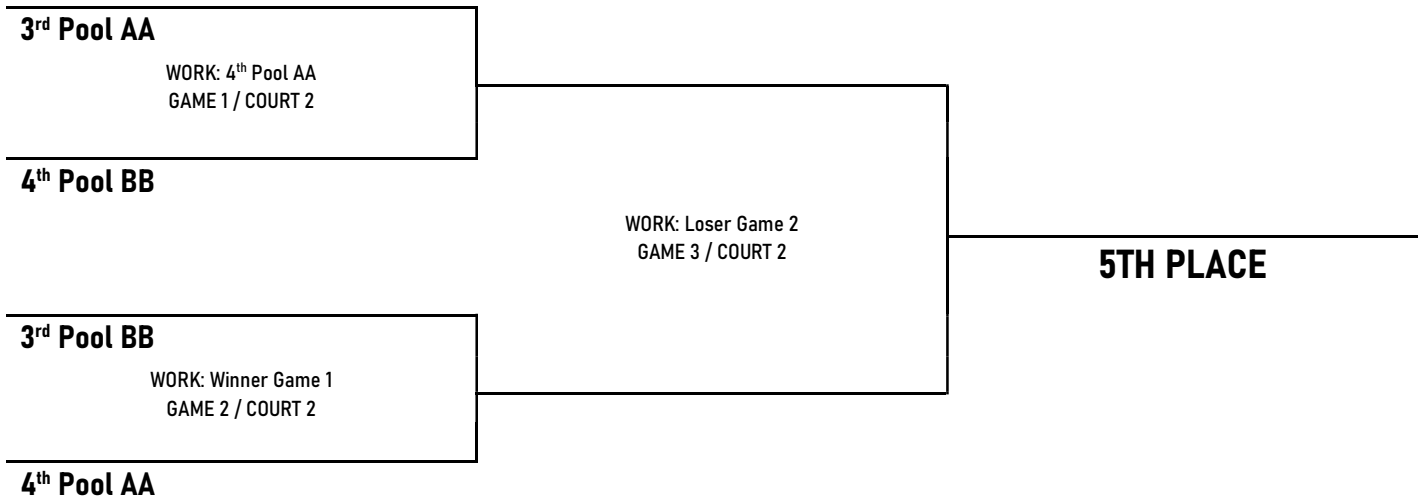

FRIDAY POOL PLAY SCHEDULE (4 PM START)

COURT 1 - POOL A		COURT 2 - POOL B		COURT 3 - POOL C		COURT 4 - POOL D	
1	Utah Ice 17 Brad	1	ID Peak 16 Kiarra	1	16u Fusion	1	Utah Ice 17 Jamie
2	Pocatello Elite	2	SIVA 17 Gray	2	Mtn Peak 15 Denae	2	MCVA-1
3	Mtn Peak 17 Tanza	3	Utah Ice 16 Kaisha	3	MCVA-2	3	Mtn Peak 16 Jake
4	SIVA 16 Gray	4	Mtn Peak 16 Kam	4	Utah Ice 16 Brian	4	Butte 17U

4 TEAM POOL	
Play	Work
1 v 3	2
2 v 4	1
1 v 4	3
2 v 3	1
3 v 4	2
1 v 2	4

SATURDAY POOL PLAY SCHEDULE (8:00 AM START)

COURT 1 - POOL AA		COURT 2 - POOL BB		COURT 3 - POOL CC		COURT 4 - POOL DD	
1	1 st Pool A	1	1 st Pool B	1	3 rd Pool A	1	3 rd Pool B
2	1 st Pool D	2	1 st Pool C	2	3 rd Pool D	2	3 rd Pool C
3	2 nd Pool C	3	2 nd Pool D	3	4 th Pool C	3	4 th Pool D
4	2 nd Pool B	4	2 nd Pool A	4	4 th Pool B	4	4 th Pool A

PLAYOFF TOURNAMENT SCHEDULE

Playoff matches are 2 sets to 25, 3rd set to 15 if needed, no cap.

CHAMPIONSHIP PLAYOFFS

FLIGHT I PLAYOFFS

PLAYOFF TOURNAMENT SCHEDULE

Playoff matches are 2 sets to 25, 3rd set to 15 if needed, no cap.