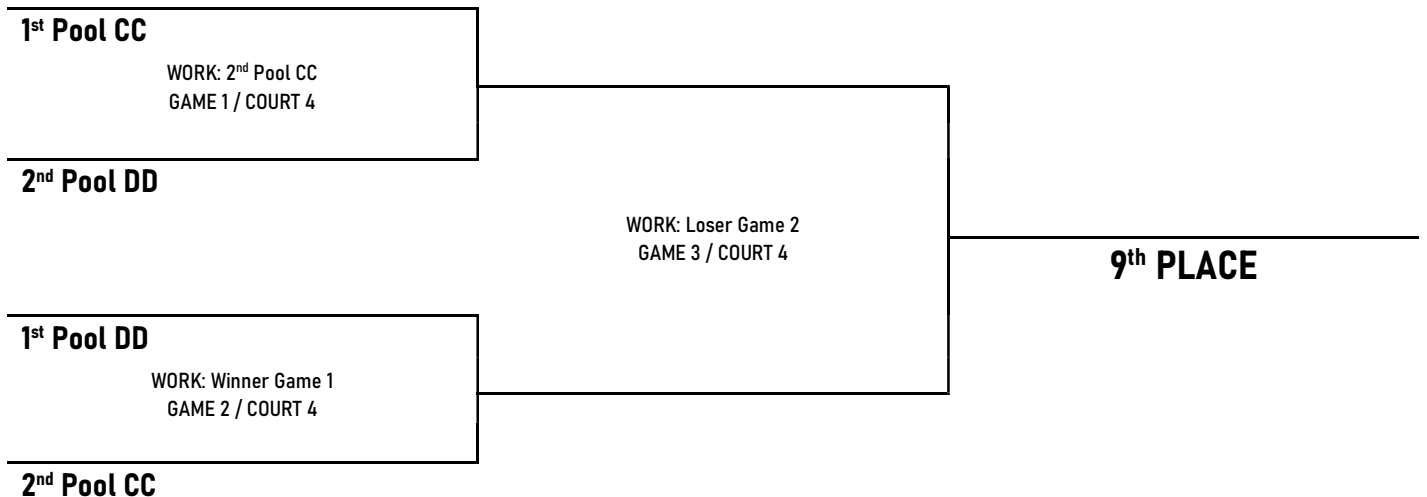

PLAYOFF TOURNAMENT SCHEDULE

Playoff matches are 2 sets to 25, 3rd set to 15 if needed, no cap.

FLIGHT II PLAYOFFS